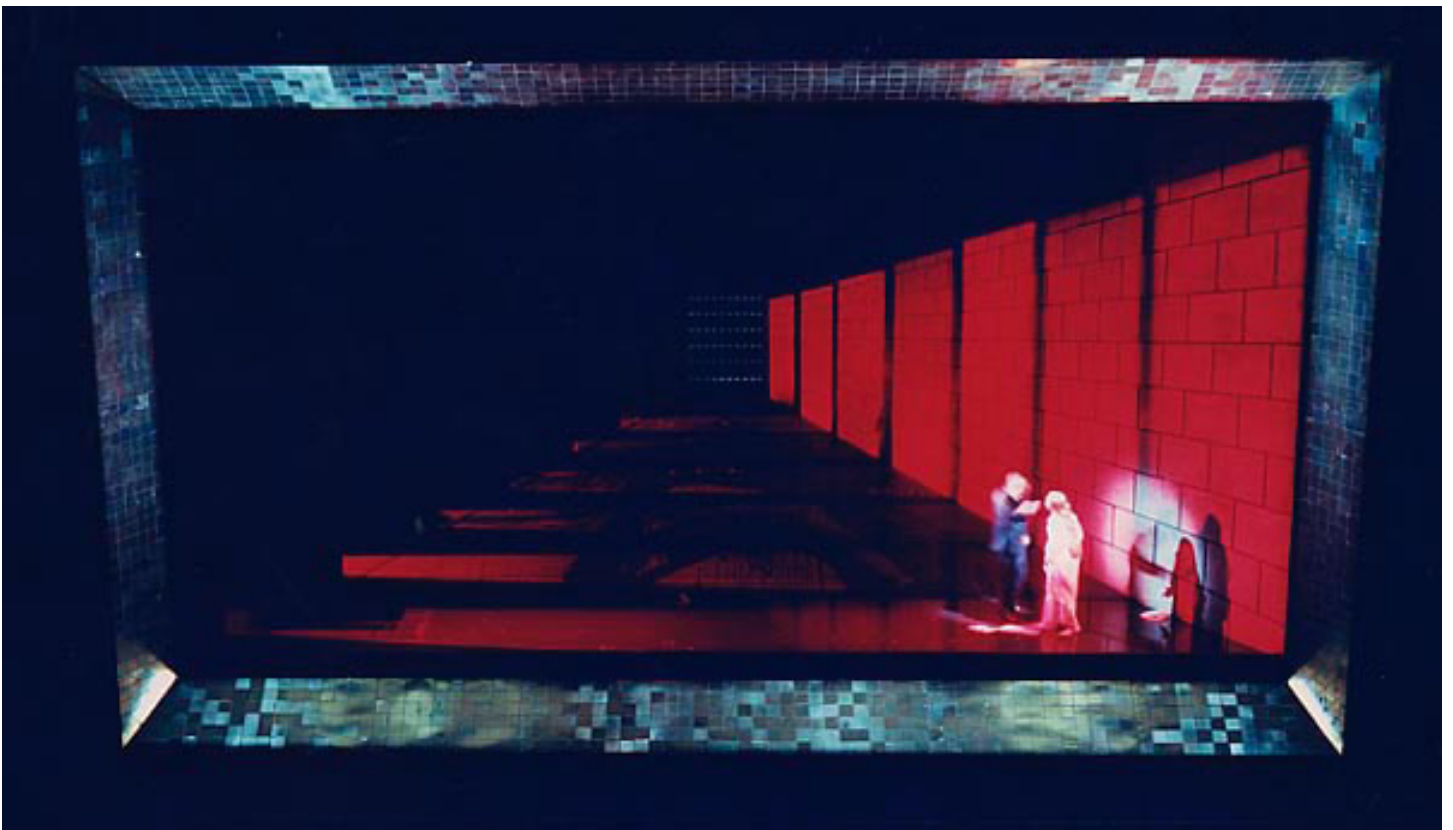

canadian **OPERA** company
ALEXANDER NEEF, GENERAL DIRECTOR

FOUR SEASONS CENTRE
FOR THE PERFORMING ARTS

Bluebeard's Castle/Erwartung

I know what it hides.

Your kiss is like a
beacon in my night.

Not one sign of life on the
whole street, not a sound.

It's alive, with skin,
and eyes, and hair!