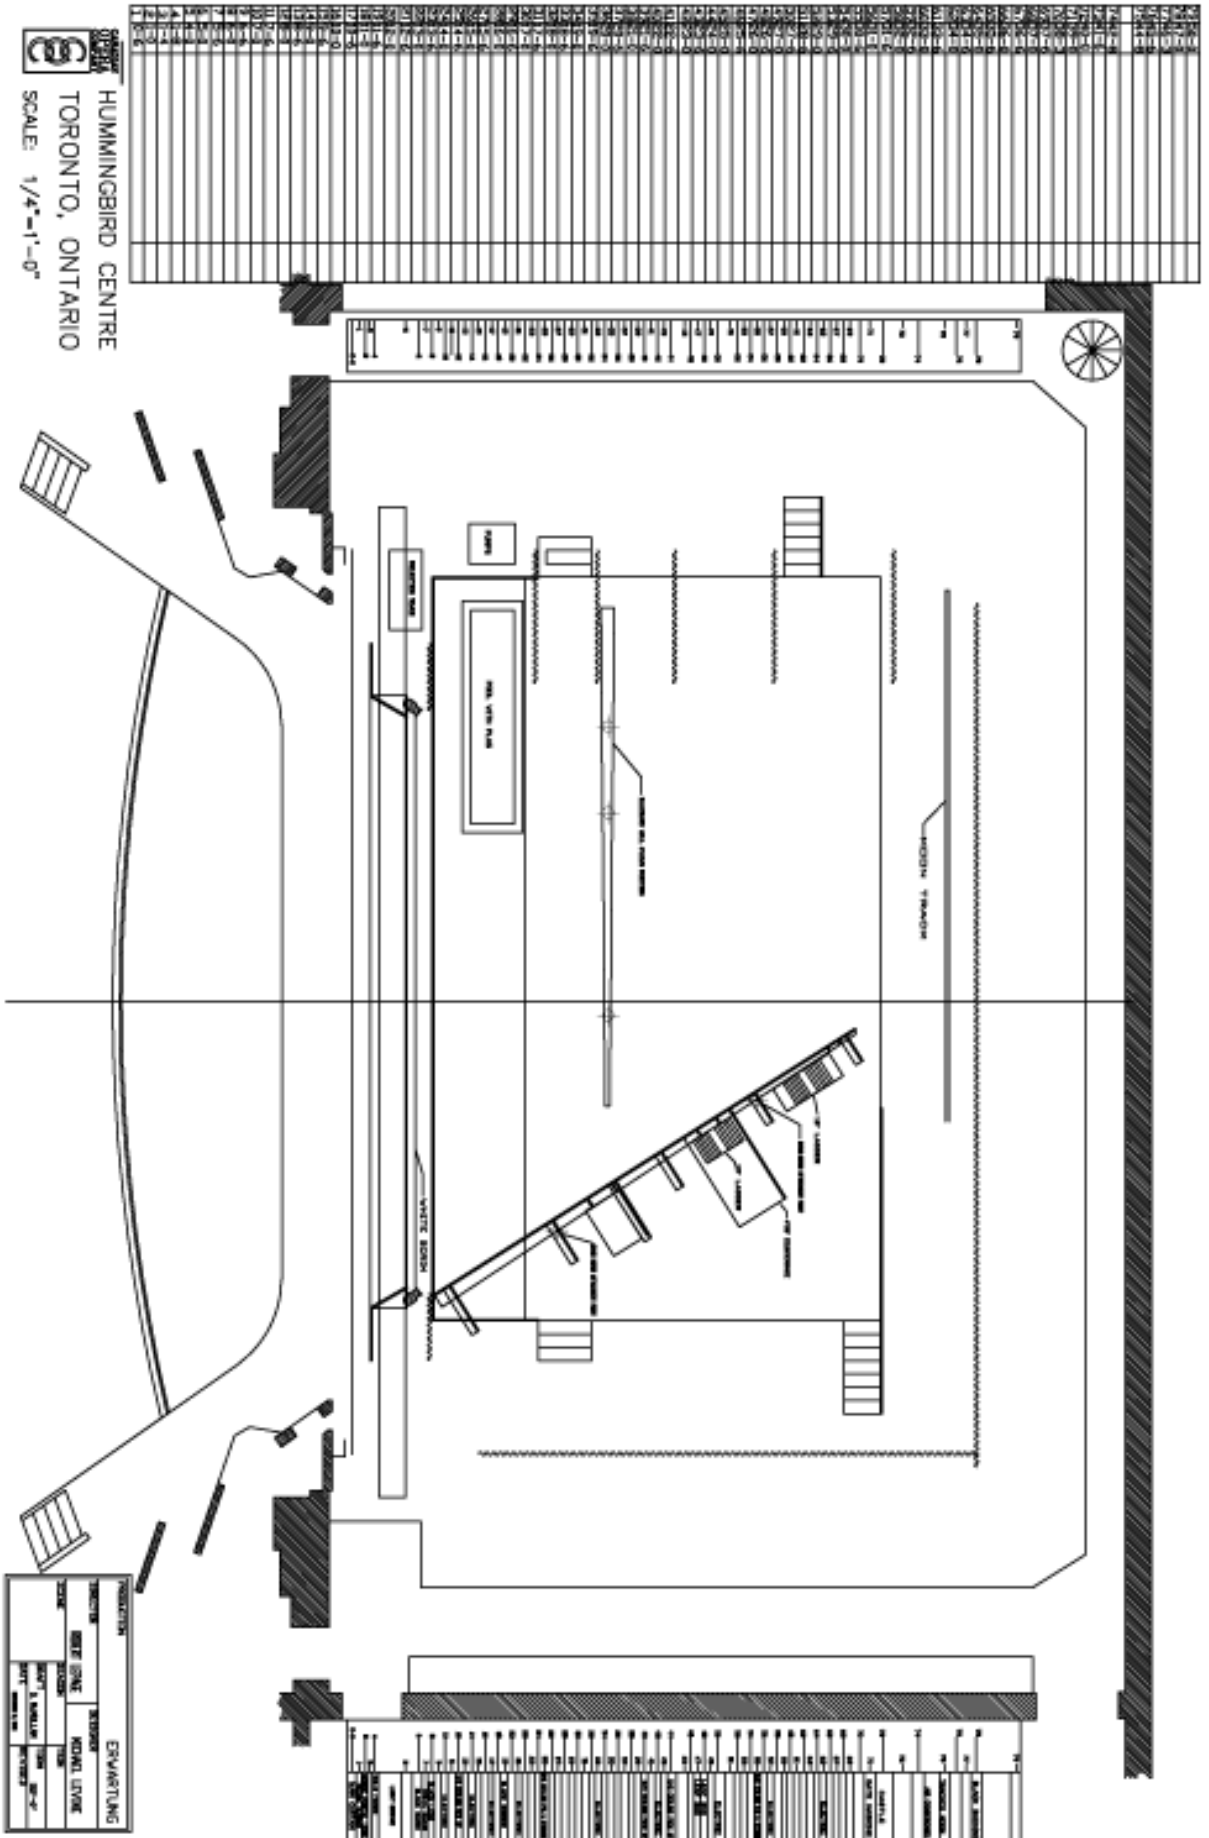

HUMMINGBIRD CENTRE
TORONTO, ONTARIO
SCALE: 1/4"=1'-0"

ERWARTUNG

GROUND PLAN