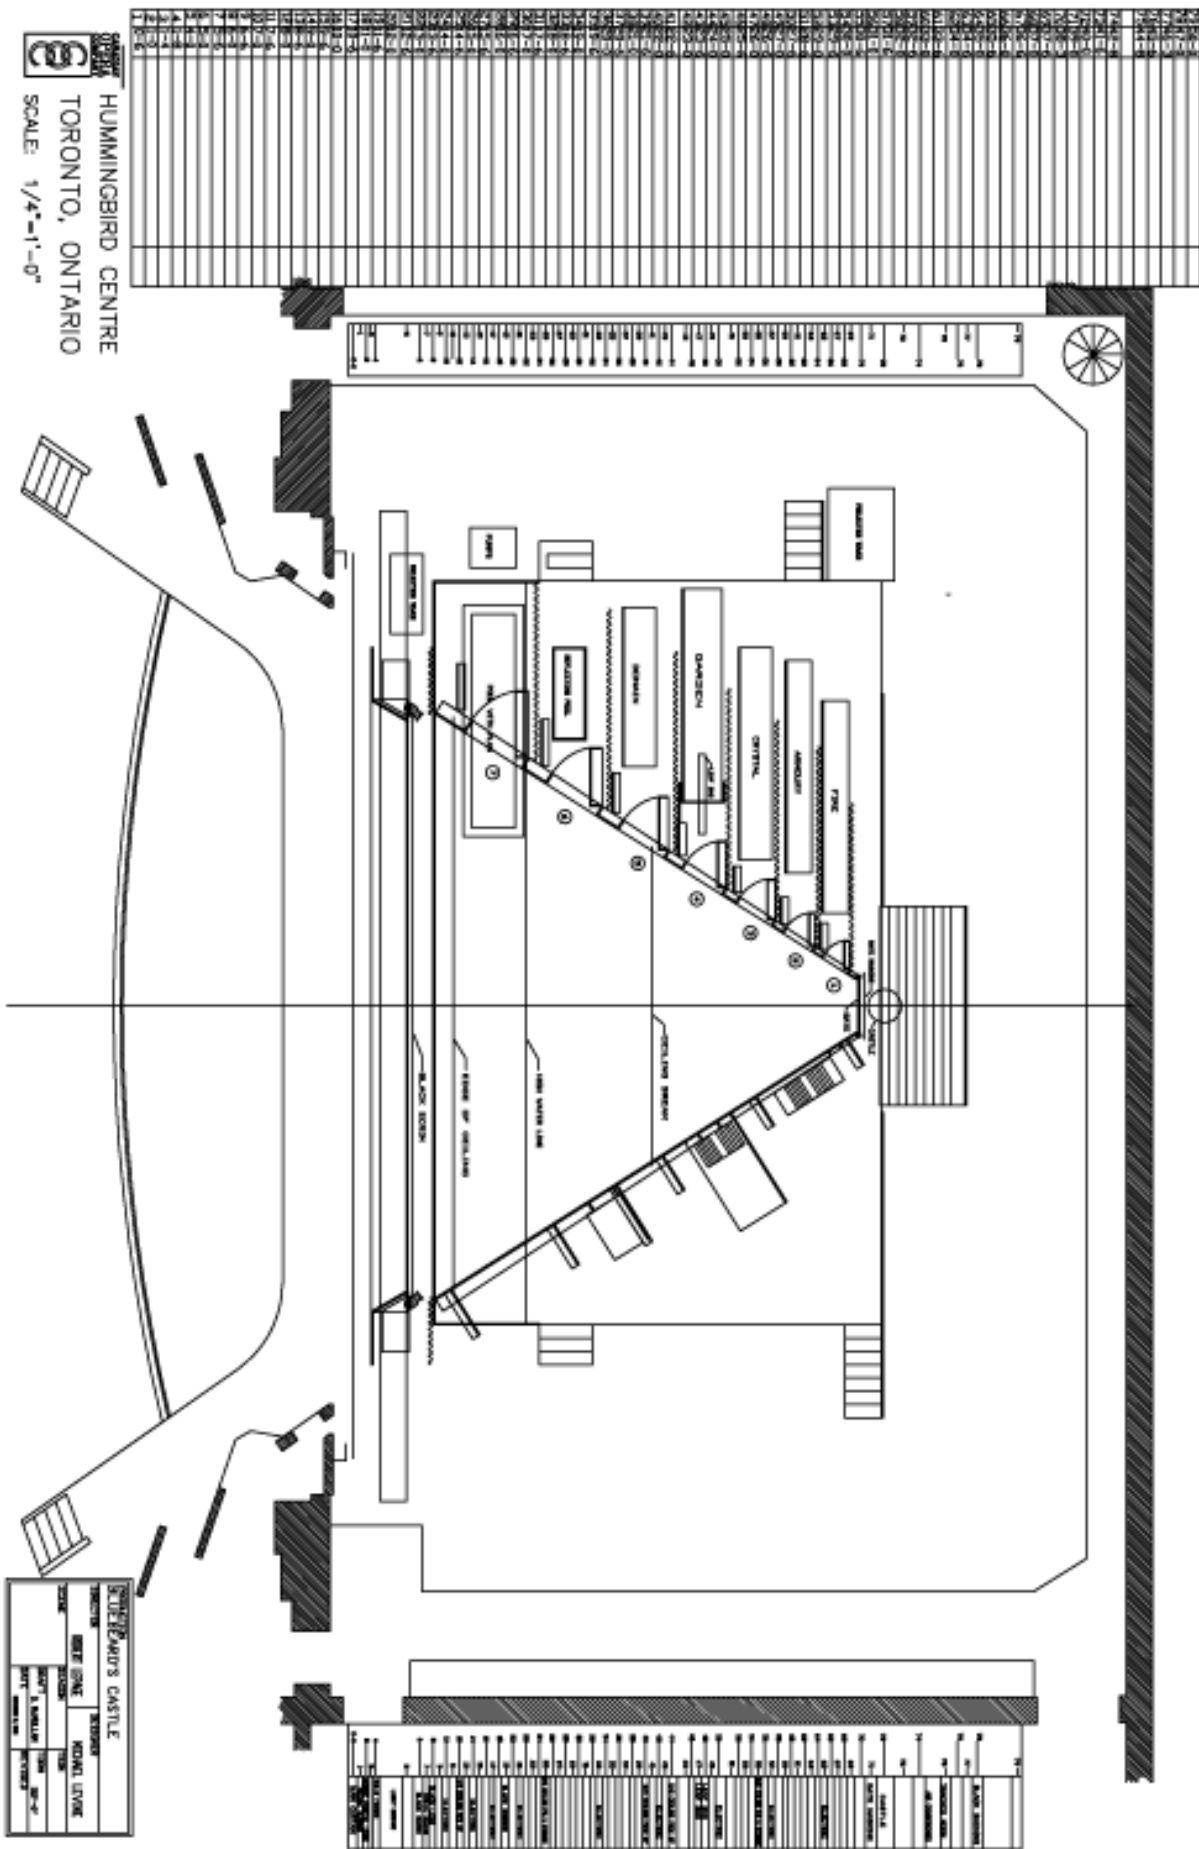

 H hummingbird centre  
 TORONTO, ONTARIO  
 SCALE: 1/4"=1'-0"

## GROUND PLAN

BLUEBEARD'S CASTLE			
PROJECT	REVISION	DATE	BY
BLUEBEARD'S CASTLE			
DATE	SCALE	PROJECT NO.	CLIENT

**HUMMINGBIRD CENTRE**  
 TORONTO, ONTARIO  
 SCALE: 1/4"=1'-0"

# ERWARTUNG