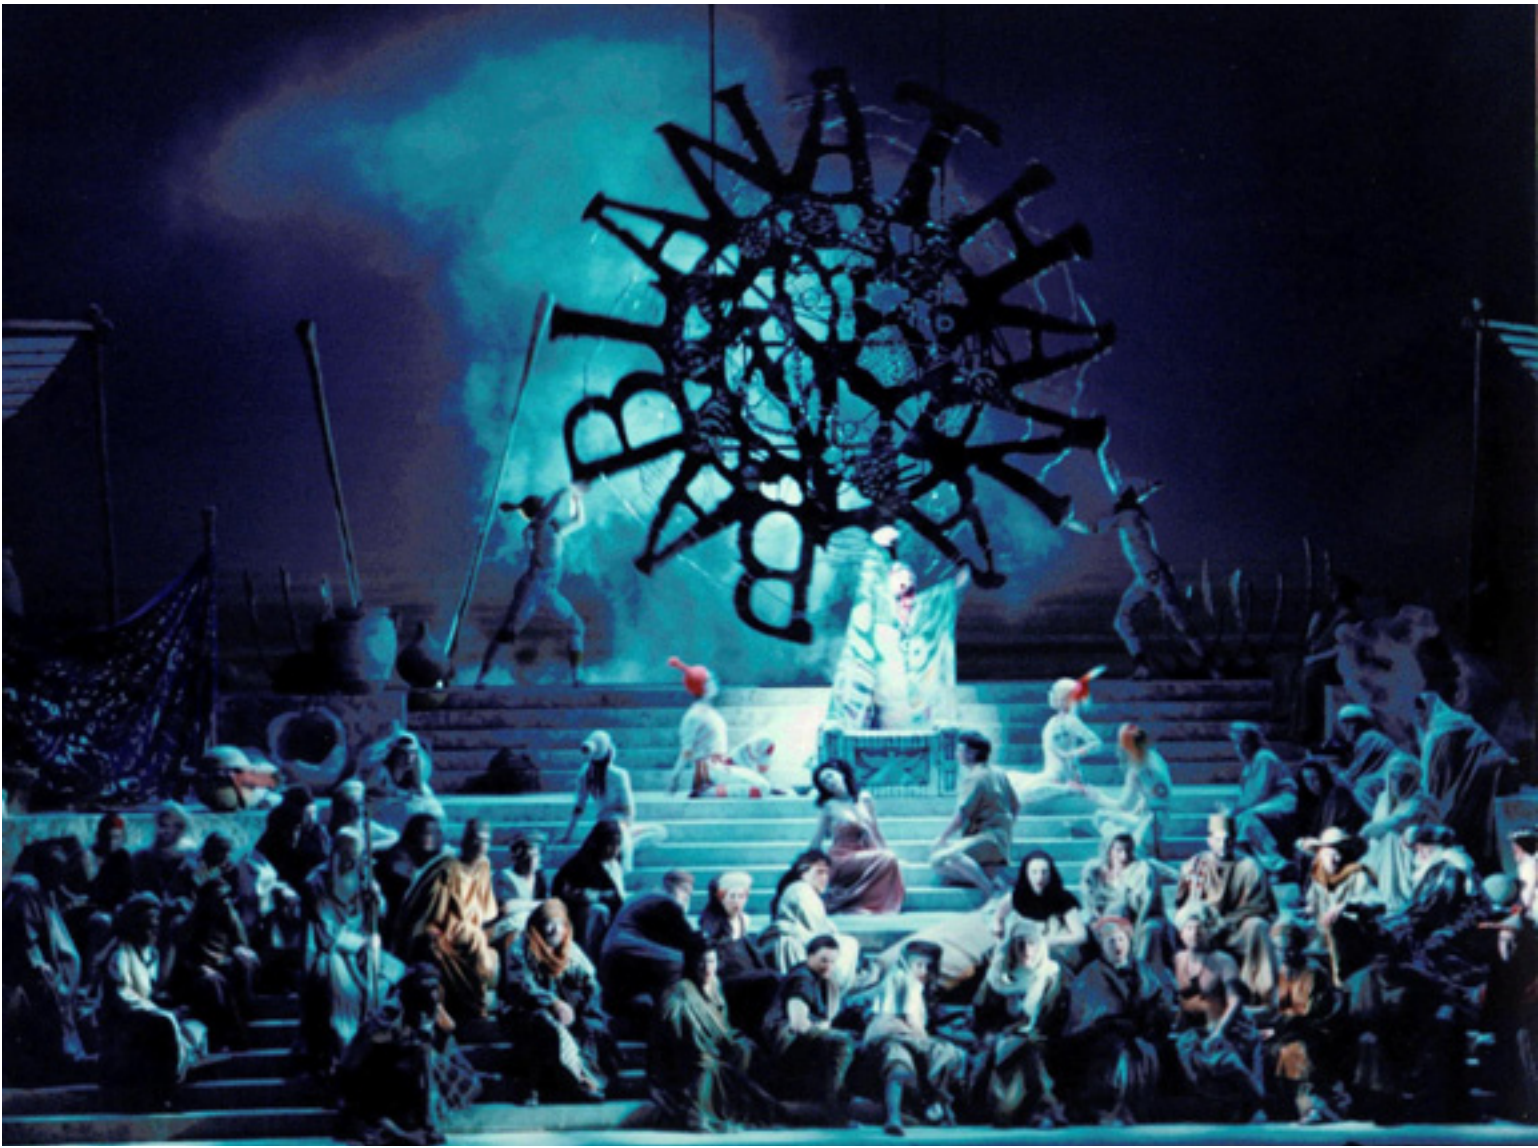

The Golden Ass

The Left-Hand Way ! She is a
sorceress of the Left-Hand Way !

All photos by Gary Beechey.