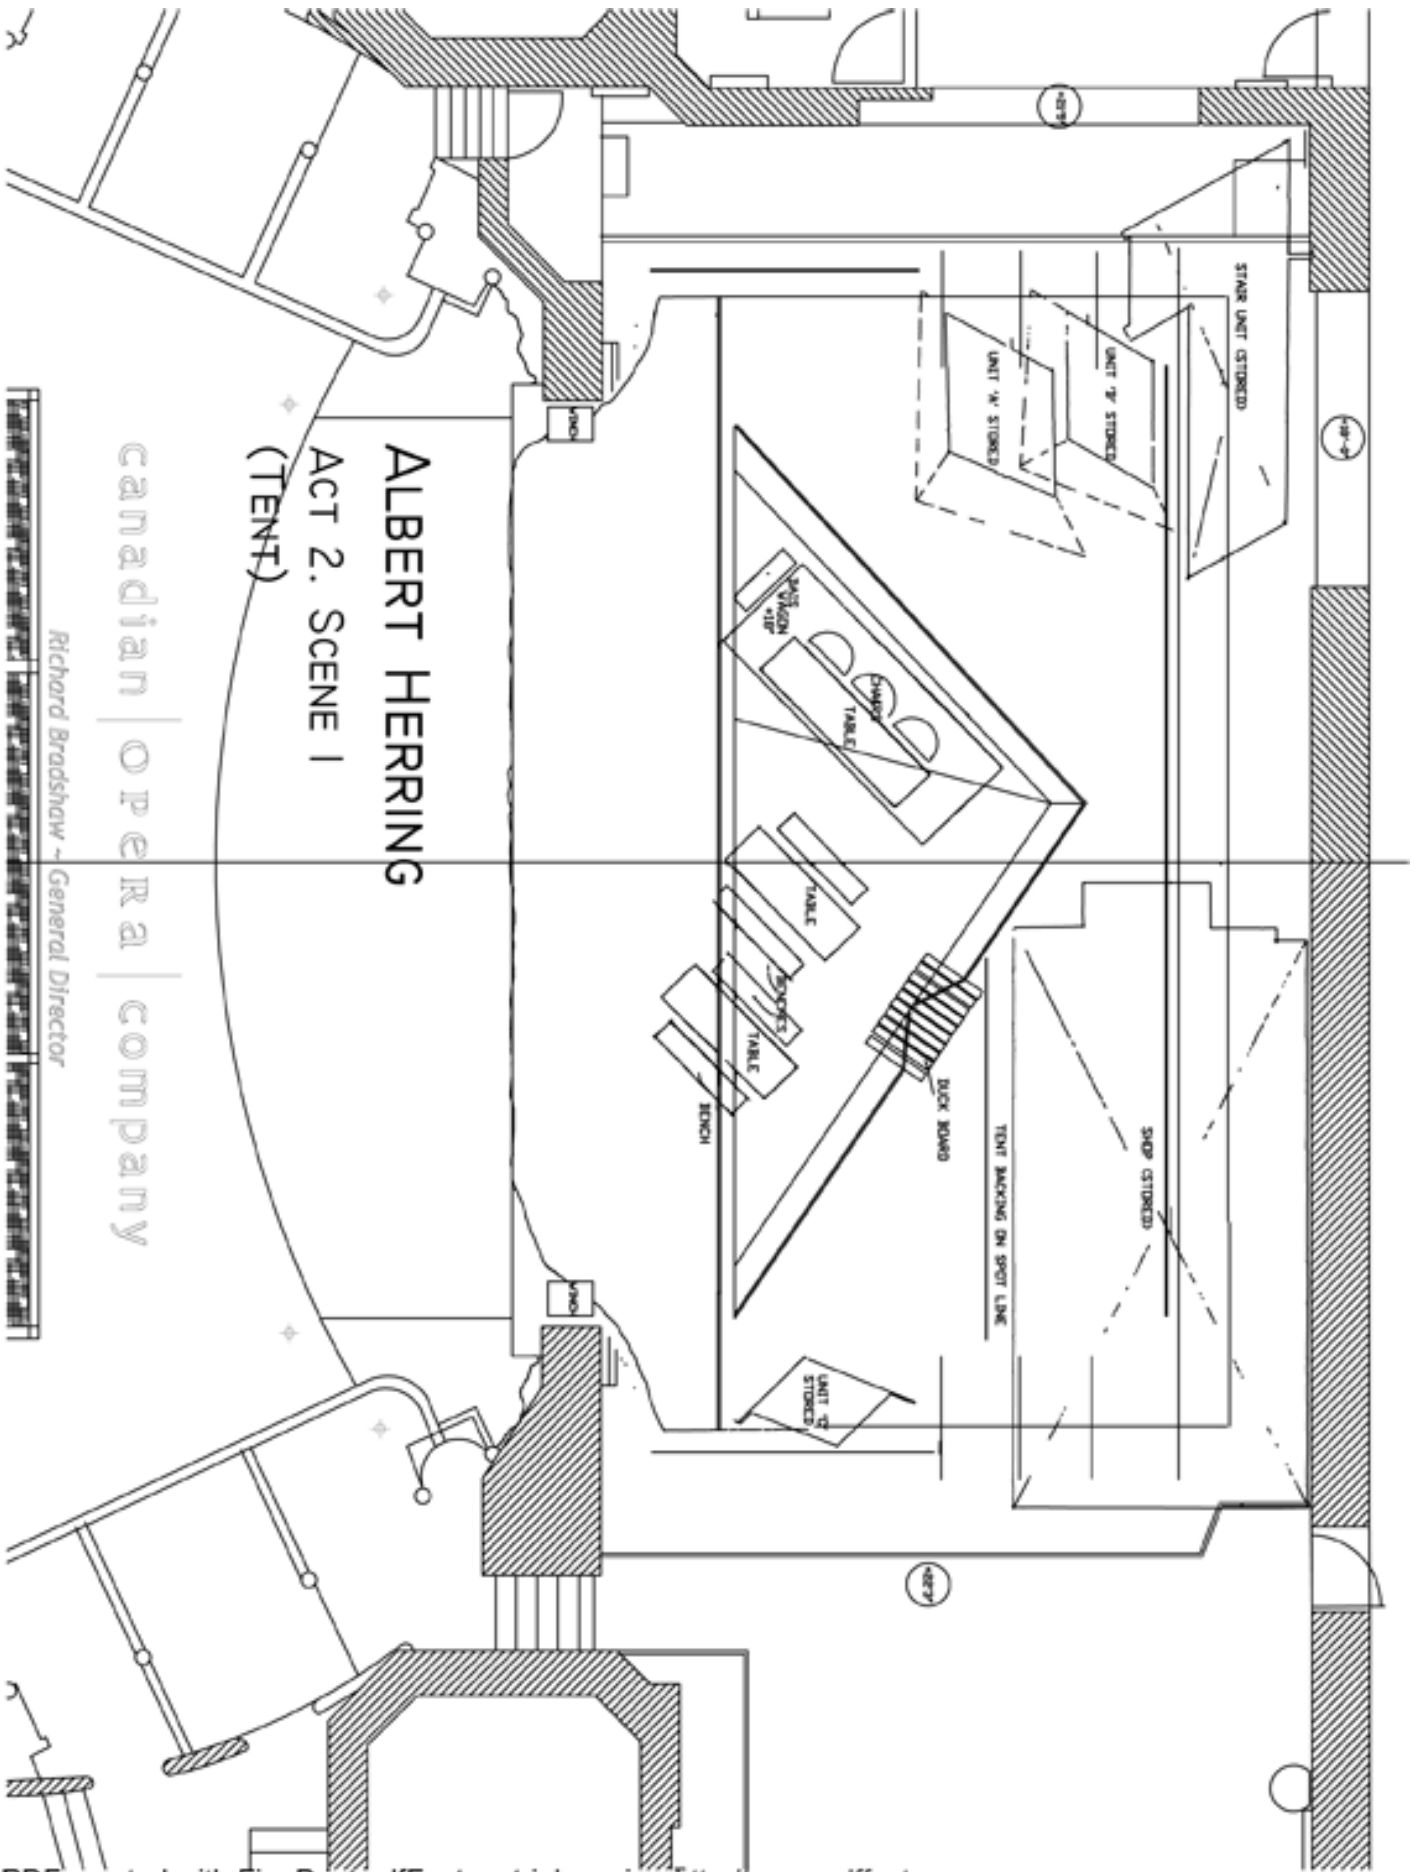

ALBERT HERRING
ACT 2. SCENE 1
(TENT)

canadian | o p e r a | c o m p a n y

Richard Bradshaw - General Director