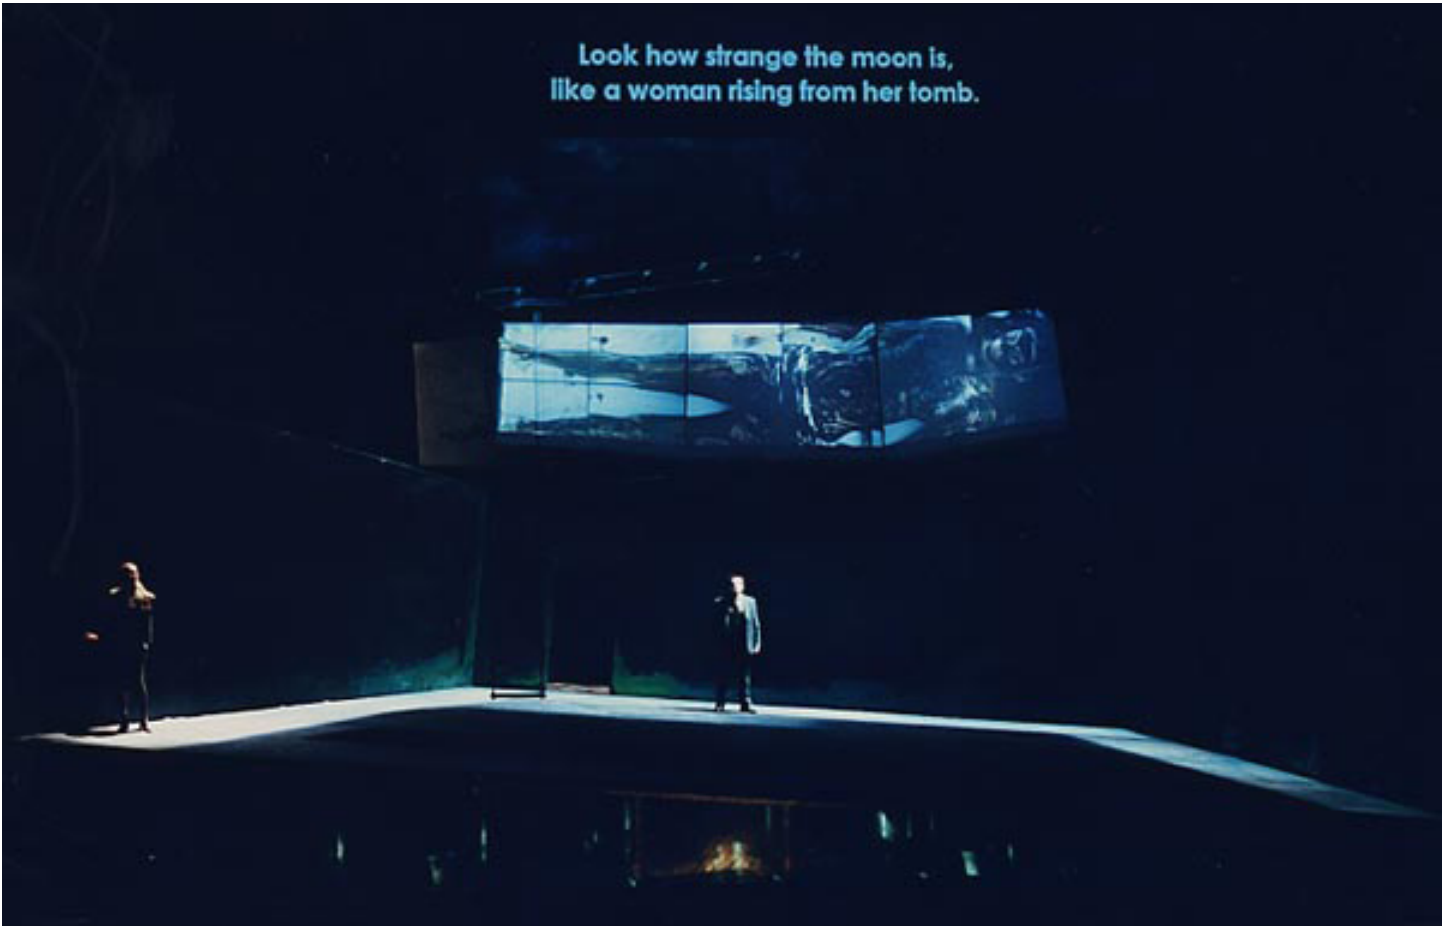

canadian **OPERA** company
ALEXANDER NEEF, GENERAL DIRECTOR

FOUR SEASONS CENTRE
FOR THE PERFORMING ARTS

Salome

The Lord has come.
The Son of Man is near.

And if she refuses, bring her here
for His scourge will come.

All photos by Gary Beechey.